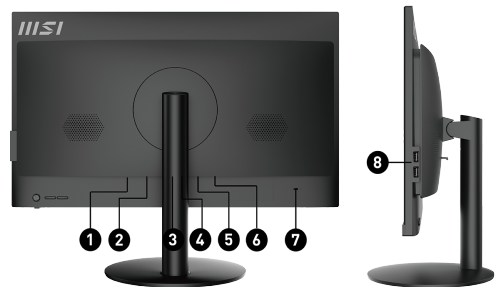

Tool Less Design

Assemble and disassemble the stand without any tools needed.

IPS Grade Panel

Instantly optimize the screen colors and brightness to ensure that you enjoy every detail at its best while creating your own on-line video

CONNECTIONS

- | | |
|-----------------------|----------------------------|
| 1. DC Jack | 2. 1x HDMI™ out (2.0) |
| 3. 1x COM port | 4. 4x USB 3.2 Gen 1 Type A |
| 5. 1x RJ45 | 6. 1x Mic-in/ 1x Line-out |
| 7. 1x Kensington lock | 8. 2x USB 2.0 Type A |