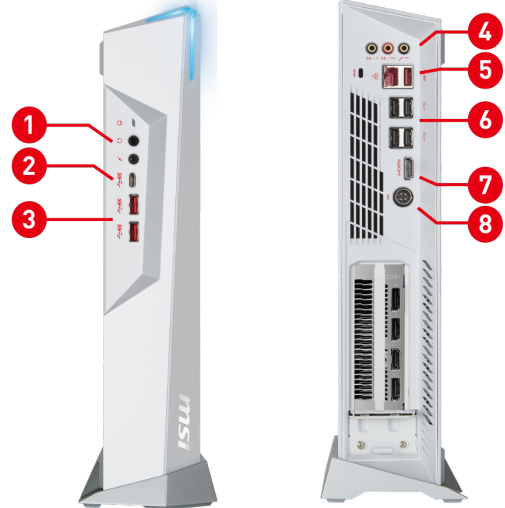

Mystic Light

Make your build look on fire or cold as ice. You are in control. Customize colors and effects with RGB LED.

Silent Storm Cooling 2

Exclusive, silent and powerful cooling system that embraces several separated chambers for component cooling.

DRAGON CENTER

A consolidated platform that offers all software including MYSTIC LIGHT functionality for your MSI Gaming product.

CONNECTIONS

- | | |
|--------------------------------------|----------------------------|
| 1. 1x Mic in / 1x Headset out | 2. 1x USB 3.2 Gen 1 Type C |
| 3. 2x USB 3.2 Gen 1 Type A | 4. 3x Audio jacks |
| 5. 1x RJ45 / 1x USB 3.2 Gen 1 Type A | 6. 4x USB 2.0 |
| 7. 1x HDMI™ out (1.4) | 8. DC in |