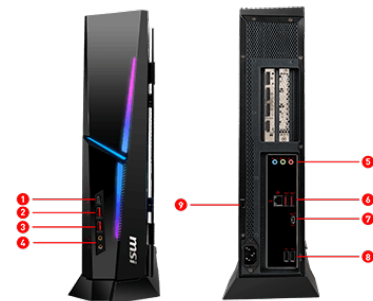

CONNECTIONS

1. 1 x USB 3.2 Gen 1 Type C	2. 1 x USB 3.2 Gen 1 Type A
3. 1 x USB 2.0 Type A	4. 1 x Mic in / 1 x Headphone out
5. 3 x Audio jacks	6. 1 x RJ45(2.5G) / 2x USB 3.2 Gen 2 Type A
7. 1 x USB 3.2 Gen 2x2 Type C	8. 2 x USB 2.0 Type A
9. Kensington Lock