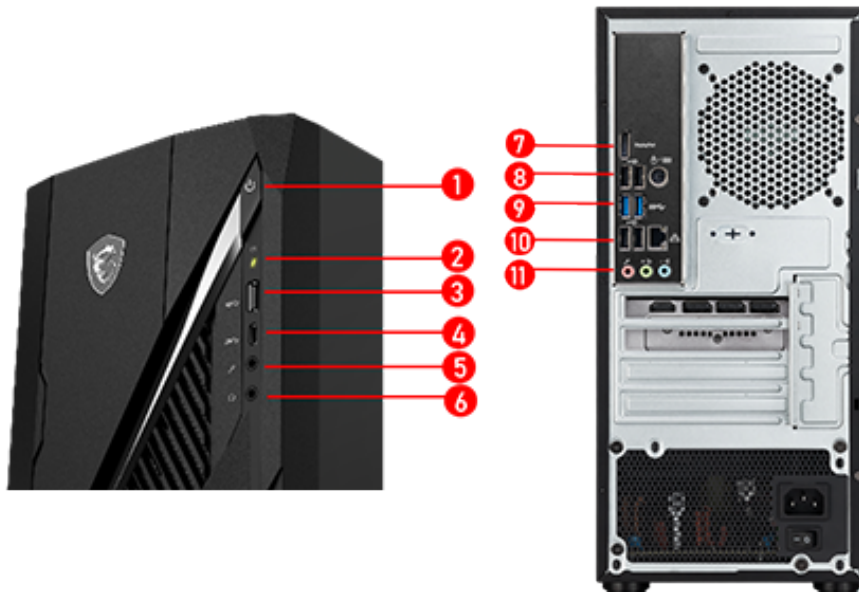

MSI AI Engine

Incorporating AI technology, the MSI AI Engine can switch settings, including lighting and performance, based on different applications.

DDR5 Memory

Elevate system performance with dual-channel DDR5 technology to enhance efficiency and stability for users.

CONNECTIONS

- 1. Power button
- 3. 1x USB 5Gbps Type A
- 5. 1x Microphone
- 7. 1x DisplayPort out
- 9. 2x USB 5Gbps Type A
- 11. 3x Audio jacks

- 2. HDD LED
- 4. 1x USB 5Gbps Type C
- 6. 1x Headphone
- 8. 1x PS/2 Combo port / 2x USB 2.0 Type A
- 10. 1x RJ45 (1G LAN) / 2x USB 2.0 Type A