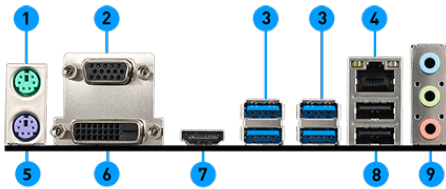

### FEATURES

- DDR4 Boost**  
Advanced technology to deliver pure data signals for the best gaming performance and stability.
- Audio Boost**  
Reward your ears with studio grade sound quality for the most immersive audio experience.
- Core Boost**  
With premium layout and fully digital power design to support more cores and provide better performance.

### SPECIFICATIONS

<b>Model Name</b>	A320M-A PRO M2
<b>CPU Support</b>	Supports 1st, 2nd and 3rd Gen AMD® Ryzen™ / Ryzen™ with Radeon™ Vega Graphics and 2nd Gen AMD® Ryzen™ with Radeon™ Graphics / Athlon™ with Radeon™ Vega Graphics and A-series / Athlon™ X4 Desktop Processors for Socket AM4
<b>CPU Socket</b>	Socket AM4
<b>Chipset</b>	AMD® A320 Chipset
<b>Graphics Interface</b>	1 x PCI-E 3.0 x16 slot
<b>Display Interface</b>	VGA, DVI-D, HDMI™ - Requires Processor Graphics
<b>Memory Support</b>	2 DIMMs, Dual Channel DDR4 up to 3200(OC) MHz
<b>Expansion Slots</b>	1 x PCI-E 2.0 x1 slot
<b>Storage</b>	1x Turbo M.2 slot + 4 x SATA 6Gb/s
<b>USB ports</b>	6 x USB 3.2 Gen1 + 6 x USB 2.0
<b>LAN</b>	Realtek® 8111H Gigabit LAN
<b>Audio</b>	8-Channel(7.1) HD Audio with Audio Boost

### CONNECTIONS

1. Mouse
2. VGA Port
3. USB 3.2 Gen1
4. LAN Port
5. Keyboard
6. DVI-D Port
7. HDMI™ Port
8. USB 2.0 Ports
9. HD Audio Connector