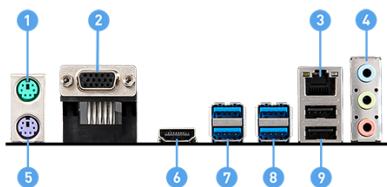

CONNECTIONS

1. Mouse	2. VGA
3. LAN	4. HD Audio Connectors
5. Keyboard	6. HDMI™
7. USB 3.2 Gen 1 5Gbps Type-A	8. USB 3.2 Gen 1 5Gbps Type-A
9. USB 2.0