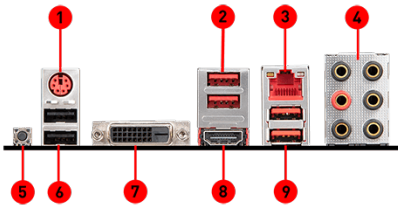

FEATURES

- DDR4 Boost**
DDR4 BOOST Advanced technology to deliver pure data signals for the best gaming performance and stability.
- Audio Boost**
AUDIO BOOST Reward your ears with studio grade sound quality for the most immersive audio experience.
- Core Boost**
CORE BOOST With premium layout and fully digital power design to support more cores and provide better performance.

SPECIFICATIONS

Model Name	B450 GAMING PLUS MAX
CPU Support	Supports 1st, 2nd and 3rd Gen AMD Ryzen™ / Ryzen™ with Radeon™ Vega Graphics and 2nd Gen AMD Ryzen™ with Radeon™ Graphics / Athlon™ with Radeon™ Vega Graphics Desktop Processors for Socket AM4
CPU Socket	Socket AM4
Chipset	AMD® B450 Chipset
Graphics	1 x PCI-E 3.0 x16 slot + 1 x PCI-E 2.0 x16 slot
Interface	Supports 2-way CrossFire
Display Interface	HDMI™, DVI-D - Requires Processor Graphics
Memory Support	4 DIMMs, Dual Channel DDR4-4133+ (OC)
Expansion Slots	4 x PCI-E x1 slots
Storage	1 x M.2 slot, 6 x SATA 6Gb/s
USB ports	2 x USB 3.2 (Gen2) + 4 x USB 3.2 (Gen1) + 6 x USB 2.0
LAN	Realtek® 8111H Gigabit LAN
Audio	8-Channel(7.1) HD Audio with Audio Boost

CONNECTIONS

- 1. PS/2 Combo Port
- 2. USB 3.2 Gen1
- 3. LAN Port
- 4. HD Audio Connectors
- 5. Flash BIOS Button
- 6. USB 2.0 Ports
- 7. DVI-D Port
- 8. HDMI™ Port
- 9. USB 3.2 Gen2