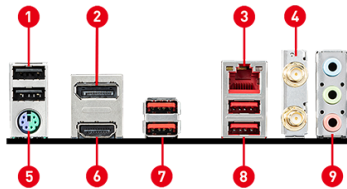

FEATURES

- 
DDR4 Boost
 Advanced technology to deliver pure data signals for the best gaming performance and stability.
- 
Audio Boost
 Reward your ears with studio grade sound quality for the most immersive audio experience.
- 
PCI-E Steel Armor
 Protecting VGA cards against bending and EMI
- 
Core Boost
 With premium layout and fully digital power design to support more cores and provide better performance.

SPECIFICATIONS

Model Name	B450I GAMING PLUS MAX WIFI
CPU Support	Supports 1st, 2nd and 3rd Gen AMD Ryzen™ / Ryzen™ with Radeon™ Vega Graphics and 2nd Gen AMD Ryzen™ with Radeon™ Graphics / Athlon™ with Radeon™ Vega Graphics Desktop Processors
CPU Socket	Socket AM4
Chipset	AMD® B450
Graphics Interface	1x PCI-E 3.0 x16 slot
Display Interface	DisplayPort, HDMI™ - Requires Processor Graphics
Memory Support	2 DIMMs, Dual Channel DDR4-3466+ MHz(OC)
Storage	1x Turbo M.2 32Gb/s slot, 4x SATA 6Gb/s
USB ports	6x USB 3.2 Gen 1 5Gbps (Type-A) + 4x USB 2.0
LAN	Realtek® 8111H Gigabit LAN
Wireless / Bluetooth	Intel® Wireless-AC 3168, Bluetooth 4.2
Audio	8-Channel (7.1) HD Audio with Audio Boost

CONNECTIONS

1. USB 2.0
2. DisplayPort
3. LAN
4. Wireless / Bluetooth
5. Keyboard / Mouse
6. HDMI™
7. USB 3.2 Gen 1 5Gbps Type-A
8. USB 3.2 Gen 1 5Gbps Type-A
9. Audio Connectors