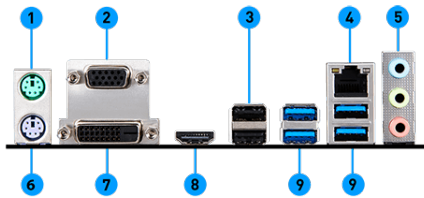

FEATURES

DDR4 BOOST**DDR4 Boost**

Advanced technology to deliver pure data signals for the best gaming performance and stability.

AUDIO BOOST**Audio Boost**

Reward your ears with studio grade sound quality for the most immersive audio experience.

CORE BOOST**Core Boost**

With premium layout and fully digital power design to support more cores and provide better performance.

SPECIFICATIONS

Model Name	B450M PRO-M2 MAX
CPU Support	Supports 1st, 2nd and 3rd Gen AMD Ryzen™ / Ryzen™ with Radeon™ Vega Graphics and 2nd Gen AMD Ryzen™ with Radeon™ Graphics / Athlon™ with Radeon™ Vega Graphics Desktop Processors for Socket AM4
CPU Socket	Socket AM4
Chipset	AMD® B450 Chipset
Graphics Interface	1 x PCI-E 3.0 x16 slot
Display Interface	VGA, DVI-D, HDMI™ - Requires Processor Graphics
Memory Support	2 DIMMs, Dual Channel DDR4 up to 4133(OC) MHz
Expansion Slots	2 x PCI-E 3.0 x1 slots
Storage	1 x Turbo M.2 slot, supports 4 x SATA 6Gb/s
USB ports	6 x USB 3.2 Gen1 + 6 x USB 2.0
LAN	Realtek® 8111H Gigabit LAN
Audio	8-Channel(7.1) HD Audio with Audio Boost

CONNECTIONS

- | | |
|------------------------|---------------|
| 1. Mouse | 2. VGA Port |
| 3. USB 2.0 | 4. LAN Port |
| 5. HD Audio Connectors | 6. Keyboard |
| 7. DVI-D Port | 8. HDMI™ Port |
| 9. USB 3.2 Gen1 | |