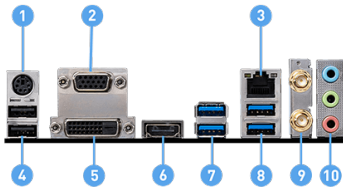

### SPECIFICATIONS

<b>Model Name</b>	B460M PRO-VDH WIFI
<b>CPU Support</b>	Supports 10 <sup>th</sup> Gen Intel® Core™ and Pentium® Gold / Celeron® processors
<b>CPU Socket</b>	LGA 1200
<b>Chipset</b>	Intel® B460 Chipset
<b>Graphics Interface</b>	1x PCI-E 3.0 x16 slot
<b>Display Interface</b>	HDMI™, DVI-D, VGA - Requires Processor Graphics
<b>Memory Support</b>	4 DIMMs, Dual Channel DDR4-2933 MHz (Max)
<b>Expansion Slots</b>	2x PCI-E 3.0 x1 slots
<b>Storage</b>	2x Turbo M.2 32Gb/s slots, 4x SATA 6Gb/s
<b>USB ports</b>	6x USB 3.2 Gen 1 5Gbps (Type-A) + 6 x USB 2.0
<b>LAN</b>	Realtek® RTL8111H Gigabit LAN
<b>Wi-Fi / BT</b>	Intel® Wireless-AC 3168 / Bluetooth 4.2
<b>Audio</b>	8-Channel(7.1) HD Audio with Audio Boost

### FEATURES

- DDR4 Boost**  
Advanced technology to deliver pure data signals for the best gaming performance and stability.
- Audio Boost**  
Reward your ears with studio grade sound quality for the most immersive audio experience.
- PCI-E Steel Armor**  
Protecting VGA cards against bending and EMI
- Mystic Light Extension**  
Control additional RGB or Rainbow strip added to your system with Dragon Center.

### CONNECTIONS

- 1. Keyboard / Mouse
- 2. VGA
- 3. LAN
- 4. USB 2.0
- 5. DVI-D
- 6. HDMI™
- 7. USB 3.2 Gen 1 5Gbps Type-A
- 8. USB 3.2 Gen 1 5Gbps Type-A
- 9. Wireless / Bluetooth
- 10. Audio Connectors