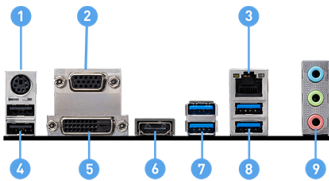

### SPECIFICATIONS

<b>Model Name</b>	B460M PRO-VDH
<b>CPU Support</b>	Supports 10 <sup>th</sup> Gen Intel® Core™ and Pentium® Gold / Celeron® processors
<b>CPU Socket</b>	LGA 1200 socket
<b>Chipset</b>	Intel® B460 Chipset
<b>Graphics Interface</b>	1x PCI-E 3.0 x16 slots
<b>Display Interface</b>	HDMI™, DVI-D, VGA - Requires Processor Graphics
<b>Memory Support</b>	4 DIMMs, Dual Channel DDR4-2933 MHz(Max)
<b>Expansion Slots</b>	2x PCI-E 3.0x1 slots
<b>Storage</b>	2x Turbo M.2 32Gb/s slots, 4xSATA 6Gb/s
<b>USB ports</b>	6x USB 3.2 Gen1 5Gbps (Type-A) +6x USB 2.0
<b>LAN</b>	Realtek® RTL8111H Gigabit LAN
<b>Audio</b>	8-Channel(7.1) HD Audio with Audio Boost

### FEATURES

- DDR4 Boost**  
Advanced technology to deliver pure data signals for the best gaming performance and stability.
- Audio Boost**  
Reward your ears with studio grade sound quality for the most immersive audio experience.
- PCI-E Steel Armor**  
Protecting VGA cards against bending and EMI
- Core Boost**  
With premium layout and fully digital power design to support more cores and provide better performance.
- Mystic Light Extension**  
Control additional RGB or Rainbow strip added to your system with Dragon Center.

### CONNECTIONS

- 1. Keyboard / Mouse
- 2. VGA
- 3. LAN
- 4. USB 2.0
- 5. DVI-D
- 6. HDMI™
- 7. USB 3.2 Gen 1 5Gbps Type-A
- 8. USB 3.2 Gen 1 5Gbps Type-A
- 9. Audio Connectors