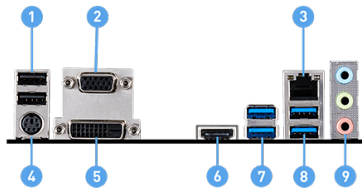

SPECIFICATIONS

Model Name	B460M PRO
CPU Support	Supports 10 th Gen Intel® Core™ and Pentium® Gold / Celeron® processors
CPU Socket	LGA 1200
Chipset	Intel® B460 Chipset
Graphics Interface	1x PCI-E 3.0 x16 slot
Display Interface	HDMI™, DVI-D, VGA - Requires Processor Graphics
Memory Support	2 DIMMs, Dual Channel DDR4-2933Mhz (Max)
Expansion Slots	2x PCI-E 3.0 x1 slots
Storage	1 x Turbo M.2 32Gb/s slot, supports Intel® Optane™ Technology 6x SATA 6Gb/s
USB ports	6x USB 3.2 Gen 1 5Gbps (Type-A) + 6x USB 2.0
LAN	Realtek® 8111H Gigabit LAN
Audio	8-Channel(7.1) HD Audio with Audio Boost

FEATURES

- DDR4 Boost**
Advanced technology to deliver pure data signals for the best gaming performance and stability.
- Audio Boost**
Reward your ears with studio grade sound quality for the most immersive audio experience.
- PCI-E Steel Armor**
Protecting VGA cards against bending and EMI
- Core Boost**
With premium layout and fully digital power design to support more cores and provide better performance.
- Mystic Light Extension**
Control additional RGB or Rainbow strip added to your system with Dragon Center.

CONNECTIONS

1. USB 2.0
2. VGA
3. LAN
4. Keyboard / Mouse
5. DVI-D
6. HDMI™
7. USB 3.2 Gen 1 5Gbps Type-A
8. USB 3.2 Gen 1 5Gbps Type-A
9. Audio Connectors