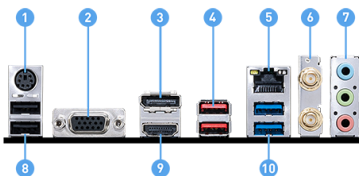

EZ Debug LED

Easiest way to troubleshoot.

Frozr AI Cooling

Detect CPU & GPU temperatures and automatically adjust system fan duty to a proper value.

2.5G Network Solution

Featuring premium 2.5G LAN to deliver better network experience.

Audio Boost

Reward your ears with studio grade sound quality for the most immersive audio experience.

CONNECTIONS

- | | |
|---------------------|--------------------------------|
| 1. Keyboard / Mouse | 2. VGA |
| 3. DisplayPort | 4. USB 3.2 Gen 2 10Gbps Type-A |
| 5. LAN port | 6. WiFi / Bluetooth |
| 7. Audio connector | 8. USB 2.0 |
| 9. HDMI™ | 10. USB 3.2 Gen 1 5Gbps Type-A |