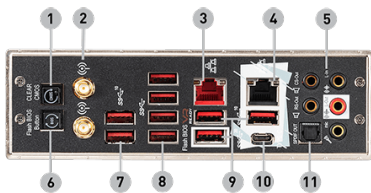

CONNECTIONS

1. Clear CMOS Button	2. Wireless / Bluetooth
3. Gigabit LAN	4. 10G LAN
5. Audio Connectors	6. Flash BIOS Button
7. USB 3.2 Gen2 Type-A	8. USB 3.2 Gen1 Type-A
9. USB 3.2 Gen2 Type-A	10. USB 3.2 Gen2x2 20G Type-C
11. Optical S/PDIF out