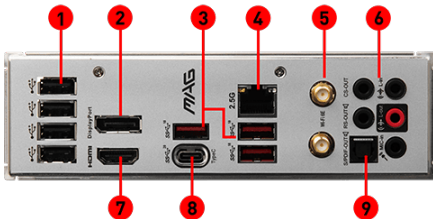

## SPECIFICATIONS

<b>Model Name</b>	MAG B660M MORTAR WIFI
<b>CPU Support</b>	Supports 12 <sup>th</sup> Gen Intel® Core™ Processors, Pentium® Gold and Celeron® Processors
<b>CPU Socket</b>	LGA 1700
<b>Chipset</b>	Intel® B660 Chipset
<b>Graphics Interface</b>	1x PCIe 4.0 x16 slot, 1x PCIe 3.0 x16 slot Supports AMD® CrossFire™ Technology
<b>Display Interface</b>	Support 4K@60Hz as specified in HDMI™ 2.1, DisplayPort 1.4 - Requires Processor Graphics
<b>Memory Support</b>	4 DIMMs, Dual Channel DDR5-6200+ (OC)
<b>Expansion Slots</b>	1x PCIe 3.0 x1 slot
<b>Storage</b>	2x M.2 Gen4 x4 64Gbps slots, Support Intel® Optane™ Technology, 6x SATA 6Gb/s ports
<b>USB ports</b>	1x USB 3.2 Gen 2x2 20Gbps (Type-C), 4x USB 3.2 Gen 2 10Gbps (3 Type-A + 1 Type-C), 2x USB 3.2 Gen 1 5Gbps (Type-A), 8x USB 2.0
<b>LAN</b>	1x Realtek® 8125BG 2.5Gbps LAN
<b>Wireless / Bluetooth</b>	Intel® Wi-Fi 6E module, Bluetooth 5.2
<b>Audio</b>	8-Channel (7.1) HD Audio

## CONNECTIONS

- USB 2.0 Port
- DisplayPort 1.4
- USB 3.2 Gen 2 10Gbps Type-A
- 2.5G LAN Port
- Wi-Fi / Bluetooth Antenna
- HD Audio Connectors
- HDMI™ 2.1 Port
- USB 3.2 Gen 2x2 20Gbps Type-C
- Optical S/PDIF OUT