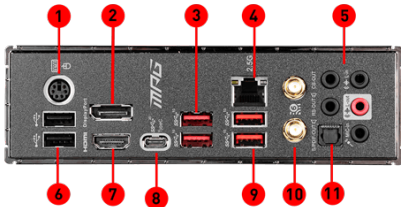

## FEATURES

- DDR4 Boost**  
*DDR4 BOOST* Advanced technology to deliver pure data signals for the best gaming performance and stability.
- Core Boost**  
*CORE BOOST* With premium layout and fully digital power design to support more cores and provide better performance.

## SPECIFICATIONS

<b>Model Name</b>	MPG Z490 GAMING CARBON WIFI
<b>CPU Support</b>	Supports 10 <sup>th</sup> Gen Intel® Core™ and Pentium® Gold / Celeron® processors
<b>CPU Socket</b>	LGA 1200
<b>Chipset</b>	Intel® Z490 Chipset
<b>Graphics Interface</b>	3x PCI-E 3.0 x16 slots Support 2-Way NVIDIA® SLI™ / 3-Way AMD® CrossFire™ Technology
<b>Display Interface</b>	DisplayPort, HDMI™ - Requires Processor Graphics
<b>Memory Support</b>	4 DIMMs, Dual Channel DDR4-4800(OC)
<b>Expansion Slots</b>	2x PCIe 3.0 x1 slots
<b>Storage</b>	2x M.2 slots, support Intel® Optane™ Technology 6x SATA 6Gb/s
<b>USB ports</b>	1 x USB 3.2 Gen 2x2 20Gbps (Type-C) + 5 x USB 3.2 Gen 2 10Gbps (1 Type-C + 4 Type-A) + 2 x USB 3.2 Gen 1 5Gbps (Type-A) + 6 x USB 2.0
<b>LAN</b>	Realtek® 8125B 2.5G LAN
<b>WiFi / BT</b>	Intel® Wi-Fi 6 AX201, Bluetooth 5.1
<b>Audio</b>	8-Channel(7.1) HD Audio with Audio Boost 4
<b>Form Factor</b>	ATX

## CONNECTIONS

- PS/2 Combo Port
- DisplayPort
- USB 3.2 Gen 2 10Gbps (Type-A)
- 2.5G LAN
- HD Audio Connectors
- USB 2.0
- HDMI™
- USB 3.2 Gen 2x2 20Gbps (Type-C)
- USB 3.2 Gen 2 10Gbps (Type-A)
- Wi-Fi 6
- Optical S/PDIF OUT