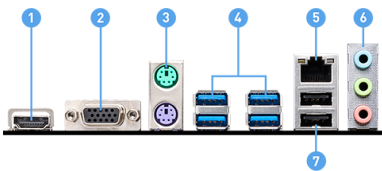

SPECIFICATIONS

Model Name	PRO B650M-B
CPU Support	Supports AMD Ryzen™ 7000 Series Desktop Processors
CPU Socket	Socket AM5
Chipset	AMD B650 Chipset
Expansion Slots	1x PCIe 4.0 x16 slot 1x PCIe 3.0 x1 slot
Display Interface	Support 4K@60Hz as specified in HDMI™ 2.1, VGA - Requires Processor Graphics
Memory Support	2 DIMMs, Dual Channel DDR5-6800+MHz (OC)
Storage	1x M.2 Gen4 x4 64Gbps slot, 4x SATA 6Gbps ports
USB ports	6x USB 3.2 Gen 1 5Gbps (6 Type-A), 6x USB 2.0
LAN	Realtek® RTL8125B 2.5G LAN
Audio	8-Channel (7.1) HD Audio with Audio Boost

FEATURES

- 
Latest DDR5 Memory
 A huge step of DDR performance enhancement with the latest DDR5 memory and MSI Memory Boost technology.
- 
Lightning Gen4 Solution
 The latest Gen4 PCI-E and M.2 solution with up to 64GB/s bandwidth for maximum transfer speed.
- 
2.5G Network Solution
 Featuring premium 2.5G LAN to deliver better network experience.
- 
EZ Debug LED
 Easiest way to troubleshoot.
- 
Froze AI Cooling
 Detect CPU & GPU temperatures and automatically adjust system fan duty to a proper value.
- 
Memory Boost
 Advanced technology to deliver pure data signals for the best performance, stability and compatibility.
- 
Core Boost
 With premium layout and fully digital power design to support more cores and provide better performance.

CONNECTIONS

- 1. HDMI™
- 2. VGA
- 3. Keyboard/Mouse
- 4. USB 3.2 Gen 1 5Gbps (Type-A)
- 5. LAN port
- 6. Audio connectors
- 7. USB 2.0