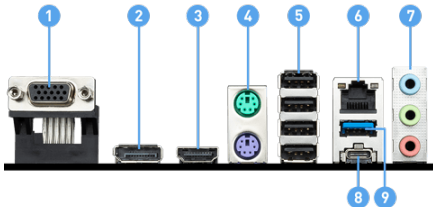

Audio Boost

Reward your ears with studio grade sound quality for the most immersive audio experience.

CONNECTIONS

- | | |
|-------------------------------|--------------------------------|
| 1. VGA | 2. DisplayPort |
| 3. HDMI™ | 4. Keyboard / Mouse |
| 5. USB 2.0 | 6. LAN port |
| 7. Audio connectors | 8. USB 3.2 Gen 2 10Gbps Type-C |
| 9. USB 3.2 Gen 1 5Gbps Type-A | |