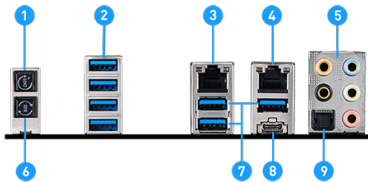

FEATURES

wifi 6 B

The latest wireless solution supports MU-MIMO and BSS color technology, delivering speeds up to 2400Mbps.

Sturdy framework

The complete frame of MSI Gaming Chair is made of steel that can support up to 150kg- a stability gamers can rely on.

SPECIFICATIONS

Model Name	TRX40-A PRO
CPU Support	Supports 3 rd Gen AMD® Ryzen™ Threadripper™ Desktop Processors for Socket sTRX4
CPU Socket	sTRX4
Chipset	AMD® TRX40 Chipset
Graphics Interface	4 x PCI-E 4.0 x16 slots Supports 3-Way AMD® CrossFire™ Technology Supports 3-Way NVIDIA® SLI™ Technology
Memory Support	8 DIMMs, Quad Channel, DDR4-4666MHz (OC)
Storage	2 x Lightning Gen4 M.2 slots 64Gb/s 8 x SATA 6Gb/s
USB ports	1 x USB 3.2 (Gen2 x2, 20G, Type-C) + 4 x USB 3.2 (Gen2, 3A+1C) + 8 x USB 3.2 (Gen1, Type-A) + 4 x USB 2.0
LAN	2 x Intel® I211AT Gigabit LAN
Audio	8-Channel (7.1) HD Audio with Audio Boost 4

CONNECTIONS

- 1. Clear CMOS Button
- 2. USB 3.2 Gen1 Type-A
- 3. Gigabit LAN
- 4. Gigabit LAN
- 5. Audio Connectors
- 6. Flash BIOS Button
- 7. USB 3.2 Gen2 Type-A
- 8. USB 3.2 Gen2x2 20G Type-C
- 9. Optical S/PDIF out