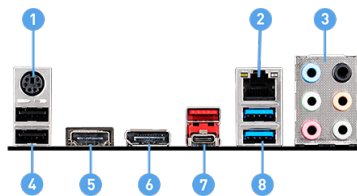

FEATURES

- DDR4 Boost**
 Advanced technology to deliver pure data signals for the best gaming performance and stability.
- Audio Boost**
 Reward your ears with studio grade sound quality for the most immersive audio experience.
- PCI-E Steel Armor**
 Protecting VGA cards against bending and EMI
- Core Boost**
 With premium layout and fully digital power design to support more cores and provide better performance.

SPECIFICATIONS

Model Name	Z490-A PRO
CPU Support	Supports 10 th Gen Intel® Core™ and Pentium® Gold / Celeron® processors
CPU Socket	LGA 1200
Chipset	Intel® Z490 Chipset
Graphics	2x PCI-E 3.0 x16 slots
Interface	Support 2-way AMD® CrossFire™ Technology
Display Interface	DisplayPort, HDMI™ - Requires Processor Graphics
Memory Support	4 DIMMs, Dual Channel DDR4-4800(OC)
Expansion Slots	3x PCIe 3.0 x1 slots
Storage	2x Turbo M.2 slots (Gen3 x4) 6x SATA 6Gb/s
USB ports	2x USB 3.2 Gen 2 10Gbps (1 Type-A + 1 Type-C) 7x USB 3.2 Gen 1 5Gbps (6 Type-A + 1 Type-C) 6x USB 2.0
LAN	Realtek® 8125B 2.5G LAN
Audio	8-Channel(7.1) HD Audio with Audio Boost

CONNECTIONS

- | | |
|---|-------------------------------|
| 1. Keyboard / Mouse | 2. 2.5G LAN |
| 3. Audio Connectors | 4. USB 2.0 |
| 5. HDMI™ | 6. DisplayPort |
| 7. USB 3.2 Gen 2 10Gbps Type-A + Type-C | 8. USB 3.2 Gen 1 5Gbps Type-A |