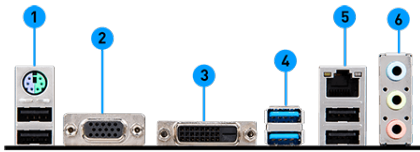

## SPECIFICATIONS

<b>Model Name</b>	H310M WATER
<b>CPU Support</b>	Supports 8th Gen Intel® Core™ / Pentium® Gold / Celeron® processors
<b>CPU Socket</b>	LGA 1151
<b>Chipset</b>	Intel® H310 Chipset
<b>Graphics Interface</b>	1 x PCI-E 3.0 x16 slot
<b>Display Interface</b>	DVI-D, VGA - Requires Processor Graphics
<b>Memory Support</b>	2 DIMMs, Dual Channel DDR4 up to 2666MHz
<b>Expansion Slots</b>	2 x PCI-E x1 slots
<b>Storage</b>	4 x SATA 6Gb/s
<b>USB ports</b>	4 x USB 3.1(Gen1) + 6 x USB 2.0
<b>LAN</b>	Realtek® 8111H Gigabit LAN
<b>Audio</b>	8-Channel(7.1) HD Audio with Audio Boost

## CONNECTIONS

1. PS/2 Combo Port
2. VGA Port
3. DVI-D Port
4. USB 3.1 Gen1
5. LAN Port
6. HD Audio Connectors
7. USB 2.0 Port
8. USB 2.0 Port