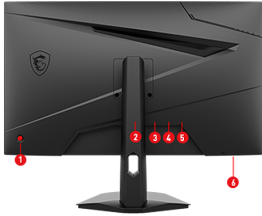

功耗	On-mode: 18 (KWh/1000h) / Off-mode: 0.3 (KWh/1000h)
兼容性	PC, Mac, PS5™, PS4™, Xbox, Mobile, Notebook * All trademarks and the registered trademarks are the property of their respective owners.
控制键	5-way OSD navigation joystick
窄边框设计	Yes
接口分辨率	Display Port: 1920 x 1080 (Up to 170Hz By DP Over Clocking) HDMI™: 1920 x 1080 (Up to 165Hz) Adobe RGB, DCI-P3 and sRGB follow CIE1976 Standard
重量	4.2kg / 5.6kg without Stand: 2.7kg
HDR支持	N/A
Adobe RGB / DCI-P3 / sRGB	94.4% / 92.05% / 122.88%
色阶	8 Bits

CONNECTIONS

1. 5-way joystick navigator
2. 2 x HDMI™ (2.0b)
3. 1 x Display Port (1.2a)
4. Headphone out
5. DC jack
6. Kensington lock