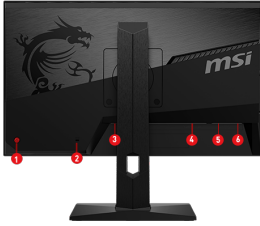

## CONNECTIONS

1. 5-way Joystick Navigator
2. Kensington Lock
3. AC Power Jack
4. 2 x HDMI™ (2.0b)
5. 1 x Display Port (1.4a)
6. Earphone out