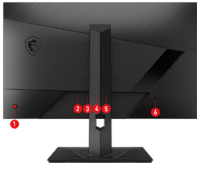

## CONNECTIONS

1. 5-way joystick navigator
2. DC jack
3. 1x Display Port (1.2a)
4. 2x HDMI™ (2.0b)
5. Earphone out
6. Kensington Lock