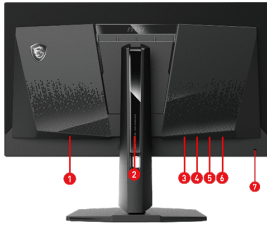

## CONNECTIONS

1. AC-in
2. 5-way Joystick Navigator
3. 2 x HDMI™ 2.1
4. Display Port (1.4a)
5. USB Type-C (PD 15W)
6. Headphone out
7. Kensington lock