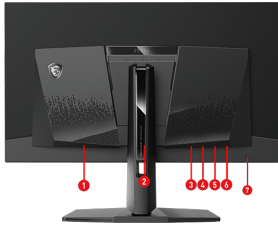

CONNECTIONS

1. AC-in
2. 5-way Joystick Navigator
3. 2 x HDMI™ 2.1(UHD@165Hz)
4. Display Port 1.4a
5. USB Type-C (PD 15W)
6. Earphone out
7. Kensington lock