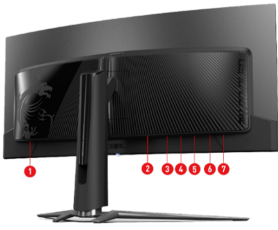

接口分辨率	Display Port: 3440x1440 (Up to 175Hz) HDMI™: 3440x1440 (Up to 175Hz) Type C(DP alt.): 3440 x 1440 (Up to 175Hz) and 15W PD charging *sRGB and DCI-P3 follow CIE1976 standard
重量	8.8kg/12.45kg 6.67kg (without stand)
Adobe RGB / DCI-P3 / sRGB	97.8% / 99.3% / 139.1%
Warranty	3 years (including panel burn-in)

CONNECTIONS

1. AC jack
2. 2 x HDMI™ (2.1)
3. 1 x DP (1.4a)
4. 1 x USB Type-C (15W)
5. 2 x USB 2.0 Type A
6. 1 x USB Type B
7. 1 x Headphone