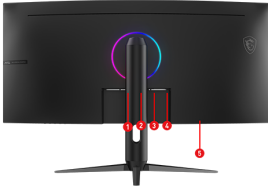

调节范围 (高度)	0 ~ 90 mm
PIP / PBP 分屏	Yes
窄边框设计	Yes
接口分辨率	DisplayPort: 3440 x 1440 (Up to 180Hz) HDMI™ 2.0b: 3440 x 1440 (Up to 100Hz)
重量	6.95kg / 10.05kg 5.4kg(without stand)
Adobe RGB / DCI-P3 / sRGB	93% / 95% / 119%

CONNECTIONS

1. 2 x HDMI™
  2.0b(UWQHD@100Hz)
2. Display Port 1.4a
3. Earphone out
4. DC-in
5. Kensington Lock