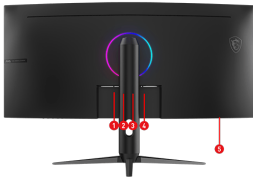

接口分辨率	HDMI™: 3440 x 1440 (Up to 100Hz) DisplayPort: 3440 x 1440 (Up to 200Hz) Support: HDMI™ CEC; PIP/PBP; Non Support: KVM
重量	6.95 kg (15.3 lbs) / 10.75 kg (23.7 lbs)
Adobe RGB / DCI-P3 / sRGB	88% / 90% / 110% (CIE1976 Standard)
Dimension with Stand (W x D x H)	808.60 x 269.97 x 423.97 mm (31.8 x 10.6 x 16.6 inch)
Dimension without Stand (W x D x H)	808.60 x 119.67 x 363.95 mm (31.8 x 4.7 x 14.3 inch)
配件	1x DisplayPort Cable (1.4a), 1x Power Cord (C13), 1x AC Adaptor, 1x Quick Guide, 4x VESA Screw

CONNECTIONS

1. 2x HDMI™ 2.0b (UWQHD@100Hz)
2. DisplayPort 1.4a (HBR3)
3. Headphone out
4. DC-in
5. Kensington lock