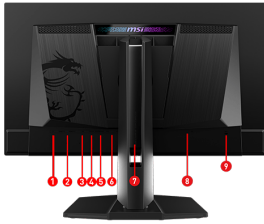

USB Type-C Power Delivery 98W

Built-in an USB Type-C connection with 98W power delivery allows you to effortlessly connect to and charge your devices.

Graphene film with Custom Heatsink

Graphene film and customized heatsink designs, the synergy between these two elements enables monitor to operate without an active cooling fan, achieving a fanless design. This ensures efficient and silent heat dispersion, further extending the panel's lifespan.

CONNECTIONS

1. Headphone-out
2. 2x HDMI™ 2.1 (UHD@240Hz)
3. DisplayPort 2.1 (UHBR20)
4. USB Type-C (98W PD)
5. USB Type-B
6. 2x USB Type-A
7. 5-way Joystick Navigator
8. AC-in
9. Kensington lock