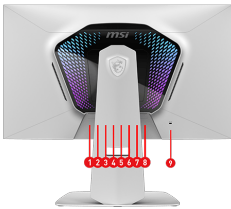

电源输入	100~240V, 50/60Hz
调节角度 (倾斜)	-5° ~ 20°
调节角度 (旋转)	-30° ~ 30°
中心轴旋转	-90° ~ 90°
调节范围 (高度)	0~110 mm
PIP / PBP 分屏	Yes
窄边框设计	Yes
接口分辨率	HDMI™: Normal (UHD): 3840 x 2160 (Up to 160Hz) Dual Mode (FHD): 1920 x 1080 (Up to 320Hz) DisplayPort: Normal (UHD): 3840 x 2160 (Up to 160Hz) Dual Mode (FHD): 1920 x 1080 (Up to 320Hz) Type-C: Normal (UHD): 3840 x 2160 (Up to 160Hz) Dual Mode (FHD): 1920 x 1080 (Up to 320Hz) Support: HDMI™ CEC, PIP/PBP, KVM
重量	8.2 kg (18.08 lbs) / 12.4 kg (27.34 lbs)
Adobe RGB / DCI-P3 / sRGB	100% / 98% / 140% (CIE1976 Standard)
Dimension with Stand (W x D x H)	613.1 x 202.38 x 400.85 mm (24.14 x 7.97 x 15.78 inch)
Dimension without Stand (W x D x H)	613.1 x 68.77 x 375.31 mm (24.14 x 2.71 x 14.78 inch)
配件	1x DP Cable (1.4a), 1x HDMI™ Cable (2.1), 1x USB Type-B to A Cable, 1x USB Type-C Cable, 1x Power Cord (C5), 1x AC Adaptor, 1x Quick Guide, 4x VESA Wall Mount Screw

CONNECTIONS

1. DC-in
2. USB 2.0 Type-B
3. 2x USB 2.0 Type-A
4. 2x HDMI™ 2.1 (UHD@160Hz)
5. 5-Way Navigator
6. DisplayPort 1.4a (HBR3)
7. USB Type-C (98W PD)
8. Headphone-out
9. Kensington Lock