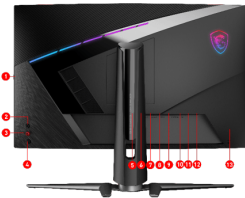

## SPECIFICATIONS

动态刷新率技术	Freesync premium
尺寸 (W x D x H)	607.1 x 260.9 x 527.8 mm
DCI-P3 / sRGB	88.71%/111.49%
USB 接口	2x USB2.0 Type A 1x USB2.0 Type B
信号频率	69.8~212.4 KHz(H) / 48~165 Hz(V)

## CONNECTIONS

1. Headset Hanger
2. Marco Key
3. 5-Way joystick navigator
4. Power Jack
5. 1x Display Port (1.2a)
6. 1x HDMI™ w/CEC (2.0b)
7. 1x HDMI™ (2.0b)
8. 1x USB2.0 Type C
9. 1x Earphone out
10. 1x USB2.0 Type B Upstream Port
11. 2x USB 2.0 Type A
12. Kensington Lock

## FEATURES

**msi CURVED GAMING™**  
**Curved Gaming™**  
 View more of your game. MSI Curved Gaming™ monitors are perfect for gamers to play their games.

**1000R - The Perfect Curve**  
 Enjoy the most immersive gameplay with 1000R curvature rate.