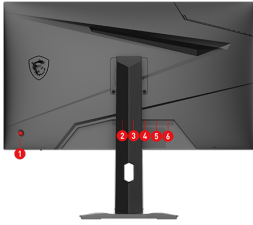

SPECIFICATIONS

Panel Size	27" (69cm)
Active Display Area (mm)	597.6 (H) x 336.15 (V)
Curvature	Flat
Panel Type	Rapid IPS
Panel Resolution	2560x1440 (WQHD)
Pixel Pitch (H x V)	0.2331(H)x0.2331(V)
Aspect Ratio	16:9
Brightness (nits)	300 (Typ.) 400 (HDR Peak)
Contrast Ratio	1000:1
DCR	100000000:1
Signal Frequency	90.9~242.4 KHz(H) / 48~170 Hz(V)
ACTIVATED RANGE	48 to 170Hz
Refresh Rate	170Hz
Response time	1ms GtG
DYNAMIC REFRESH RATE TECHNOLOGY	AMD FreeSync Premium
HDR Support	VESA DisplayHDR 400
Video ports	2x HDMI™ (Supports WQHD@144Hz as specified in HDMI™ 2.0b) 1x DisplayPort (Supports WQHD@170Hz as specified in DisplayPort 1.4 By DP overclocking) 1x Type-C (DP Alt.)
USB ports	N/A
Audio ports	1x Headphone out
Viewing Angle	178° (H) / 178° (V)
Adobe RGB / DCI-P3 / sRGB	93% / 95% / 150%
Surface Treatment	Anti-glare
Display Colors	1.07B (8 bits + FRC)
Control	5-way OSD navigation joystick
Console Mode	2K Resolution PS5™ Optimization FHD@120Hz * All trademarks and the registered trademarks are the property of their respective owners.
Frameless Design	Yes
PIP / PBP Function	Yes
Power Type	External Adaptor 19V 3.42A
Power Input	100~240V, 50/60Hz
Adjustment (Tilt)	-5° ~ 20°
Adjustment (Swivel)	-45° ~ 45°

Adjustment (Pivot)	-90° ~ 90°
Adjustment (Height)	0 ~ 130mm
Kensington Lock	Yes
VESA Mounting	75 x 75 mm
Weight (NW / GW)	6.05 kg / 8 kg Without Stand: 4.05 kg
Dimension (W x D x H)	613.49 x 196.48 x 402.08 mm / 613.5 x 69.74 x 362.46 mm (without stand)
Carton Dimension (W X D X H)	WW carton: 815 x 145 x 502 mm / Outer: 830 x 158 x 526 mm
Note	Display Port: 2560 x 1440 (Up to 170Hz by DP overclocking). Type-C: 2560 x 1440 (DP alt. w/ PD Charging 15W) HDMI™: 2560 x 1440 (Up to 144Hz) Adobe RGB, DCI-P3 and sRGB follow CIE1976 Standard

CONNECTIONS

1. 5-way joystick navigator
2. DC jack
3. Earphone out
4. 2x HDMI™ (2.0b)
5. 1x Display Port (1.4)
6. Type-C (15W PD Charging)