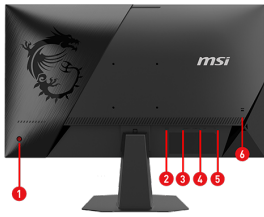

SPECIFICATIONS

Panel Size	27"
Active Display Area (mm)	595.968(H) x 335.232(V)
Curvature	Flat
Panel Type	Rapid IPS
Panel Resolution	2560 x 1440 (WQHD)
Pixel Pitch (H x V)	0.2328(H) x 0.2328(V)
Aspect Ratio	16:9
Brightness (nits)	SDR: 400 cd/m ²
Contrast Ratio	1000:1 (Typ.)
DCR	100000000:1
Signal Frequency	30~420 KHz(H) / 48~275 Hz(V)
ACTIVATED RANGE	48~275Hz
Refresh Rate	275Hz
Response time	0.5ms (GtG, Min.)
DYNAMIC REFRESH RATE TECHNOLOGY	Adaptive-Sync
HDR Support	VESA DisplayHDR 400
Video ports	1x DisplayPort 1.4a(HBR3) 2x HDMI™ 2.1 (FRL 8G)
USB ports	N/A
Audio ports	1x Headphone-out
Viewing Angle	178° (H) / 178° (V)
Adobe RGB / DCI-P3 / sRGB	94.77% / 95.59% / 122.39% (CIE1976 Standard)
Surface Treatment	Anti-glare
Display Colors	1.07B, 10 bits (8 bits + FRC)
Console Mode	Supported Resolution & Refresh Rate: 1080p: 60Hz and 120Hz 1440p: 60Hz and 120Hz HDMI™ CEC: Supported VRR: PS5 and Xbox Supported
Power Type	Internal Power Board
Power Input	100~240V, 50/60Hz
Adjustment (Tilt)	-5° ~ 20°
Kensington Lock	Yes
VESA Mounting	100 x 100 mm
Dimension with Stand (W x D x H)	610 x 215 x 469mm (24.02 x 8.46 x 18.46 inch)

DisplayHDR

Console Mode

Optimized for seamless compatibility with gaming consoles like PS5 and Xbox Series X|S.

Dimension without Stand (W x D x H)	610 x 52 x 362 mm (24.02 x 2.05 x 14.25 inch)
Weight Without Stand	3.44 kg (7.58 lbs)
Weight (NW / GW)	4.55 kg (10.03 lbs) / 6.33 kg (13.96 lbs)
Carton Dimension (W X D X H)	664 x 118 x 445mm (26.14 x 4.65 x 17.52 inch)
Accessories	1x DisplayPort Cable (1.4a), 1x Power Cord (C13), 1x Quick Guide
Note	HDMI™: 2560 x 1440 (Up to 275Hz) DisplayPort: 2560 x 1440 (Up to 275Hz) Support: HDMI™ CEC, PIP/PBP; Non Support: KVM

CONNECTIONS

1. 5-way Joystick Navigator
2. DC-in
3. 2 x HDMI™ 2.1 (FRL 8G)
4. DisplayPort 1.4a
5. Headphone out
6. Kensington lock