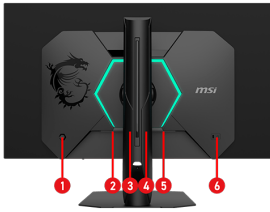

Weight Without Stand	3.69 kg (8.14 lbs)
Weight (NW / GW)	5.73 kg (12.63 lbs) / 8.4 kg (18.52 lbs)
Carton Dimension (W X H X D)	790 x 170 x 485 mm (31.10 x 6.69 x 19.09 inch)
Accessories	1x DisplayPort Cable (1.4a), 1x Power Cord (C13), 1x power adaptor, 1x Quick Guide, 4x VESA Wall Mount Screw, 1x Fiber Cloth, 1x Color Report
Note	HDMI™: 2560 x 1440 (Up to 280Hz) DisplayPort: 2560 x 1440 (Up to 280Hz) Support: HDMI™ CEC, PIP/PBP, KVM

CONNECTIONS

1. 5-way Joystick Navigator
2. Headphone-out
3. 2x HDMI™ 2.1 (WQHD@280Hz)
4. DisplayPort 1.4a
5. DC-in
6. Kensington Lock