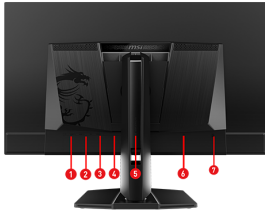

VESA DisplayHDR True Black 500

It has passed the VESA DisplayHDR True Black 500 Certification, meaning it can provide a display with the most realistic colors.

Dimension without Stand (W x D x H)	719.1 x 69.26 x 483.9 mm (28.3 x 2.7 x 19 inch)
Weight (NW / GW)	7.7 kg (16.9 lbs) / 12.38 kg (27.2 lbs)
Carton Dimension (W X D X H)	975 x 185 x 515mm (38.3 x 7.2 x 20.2 inch)
Accessories	1x DisplayPort Cable (1.4), 1x Power Cord (C13), 1x Quick Guide, 4x VESA Wall Mount Screw, 1x Fiber Cloth, 1x Color Report
Note	HDMI™: 3840 x 2160 (Up to 240Hz) DisplayPort: 3840 x 2160 (Up to 240Hz) Support: HDMI™ CEC, PIP/PBP; Non Support: KVM

CONNECTIONS

1. Earphone out
2. 2 x HDMI™ 2.1 (UHD@240Hz)
3. Display Port 1.4a
4. USB Type-C (PD 15W)
5. 5-way Joystick Navigator
6. AC-in
7. Kensington lock