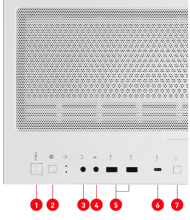

CONNECTIONS

1. Power Button
2. Rest Button
3. Audio-out
4. Mic-in
5. 2x USB 3.2 Gen 1 Type-A
6. 1x USB 3.2 Gen 2x2 Type-C
7. LED Switch Button