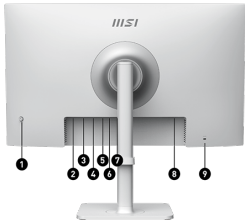

VIDEO PORTS	2x HDMI™ 2.0b (UHD@60Hz) 1x DisplayPort 1.4a 1x Type-C (DP alt.) w/ 98W PD
KENSINGTON LOCK	Yes
CURVATURE	Flat
VESA MOUNTING	75 x 75 mm
POWER TYPE	Internal Power Board
ADJUSTMENT (TILT)	-5° ~ 20°
WEIGHT (NW / GW)	6.55 kg (14.44 lbs) / 9.75 kg (21.50 lbs)
NOTE	HDMI™ : 3840 x 2160 (Up to 60Hz) DisPlayPort: 3840 x 2160 (Up to 60Hz) Type-C: 3840 x 2160 (Up to 60Hz) Delta-E (ΔE) ≤ 2

CONNECTIONS

1. 5-way Navigator
2. 1x Headphone-out
3. 2x HDMI™ 2.0b (UHD@60Hz)
4. 1x DisplayPort 1.4a
5. 1x Type-C (DP alt.) w/ 98W PD
6. 1x USB 5Gbps Type-B
7. 3x USB 5Gbps Type-A
8. AC-in
9. Kensington Lock