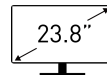

SPECIFICATIONS

Contrast Ratio -old	1200:1 (TYP)
VESA Mounting -old	100 x 100 mm
音频接口	1x Headphone-out
Dimension (W x H x D) With Carton -old	5 x 178 x 463(mm) / 41.14 x 7.00 x 18.23(in)
扬声器	2x 3W
Kensington Lock -old	Yes
Dimension (W x H x D) -old	817.1 x 260.4 x 500.7(mm) / 32.17 x 10.25 x 19.71(in)
尺寸 (W X H X D)	541.93 x 182.16 x 421.79 mm (21.34 x 7.17 x 16.61 inch)
Weight (NW / GW) -old	8.2kg (18.08 lbs) / 10.3kg (22.71 lbs)
Compatibility	PC, Mac, PS5™, PS4™, Xbox, Mobile, Notebook * All trademarks and the registered trademarks are the property of their respective owners.
POWER TYPE	External Adaptor (12V 2.5A)
DISPLAY COLORS	16.7M
COLOR BIT	8 bits
VIDEO PORTS	1x HDMI™ (1.4) 1x DP (1.2a)
KENSINGTON LOCK	Yes
VESA MOUNTING	75 x 75 mm
ADJUSTMENT (TILT)	-5° ~ 20°
POWER INPUT	100~240V, 50~60Hz
PIXEL PITCH (H X V)	0.2745(H) x 0.2745(V)
WEIGHT (NW / GW)	2.95 kg (6.5 lbs) / 4.15 kg (9.15 lbs)
NOTE	HDMI™: 1920 x 1080 (Up to 100Hz) DP: 1920 x 1080 (Up to 100Hz) Adaptive Sync Support
SURFACE TREATMENT	Anti-glare
ACTIVE DISPLAY AREA (MM)	527.04(H) x 296.46(V)
Note -old	Display Port: 5120 x 2160 (Up to 60Hz) □ HDMI™: 3840 x 2160 (Up to 60Hz) □ Type C: 5120 x 2160 (Up to 60Hz)
PANEL SIZE	23.8"
sRGB	119% (CIE 1976)
PANEL RESOLUTION	1920 x 1080 (FHD)
REFRESH RATE	100Hz
RESPONSE TIME	1ms (MPRT) / 4ms (GTG)

FEATURES

23.8" Screen Size

View your applications, spreadsheets and more with a perfect 23.8 inches screen

IPS Grade Panel

Instantly optimize the screen colors and brightness to ensure that you enjoy every detail at its best while creating your own on-line video

PANEL TYPE	IPS
ASPECT RATIO	16:9
CONTRAST RATIO	1000:1
VIEWING ANGLE	178°(H) / 178°(V)

CONNECTIONS

1. 1x DisplayPort
2. 1x HDMI™
3. 1x Headphone-out
4. 1x DC Jack
5. 1x Kensington Lock