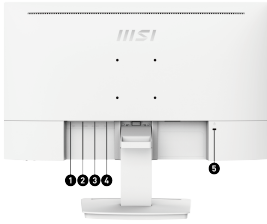

FEATURES

23.8" Screen Size

View your applications, spreadsheets and more with a perfect 23.8 inches screen

IPS Grade Panel

Instantly optimize the screen colors and brightness to ensure that you enjoy every detail at its best while creating your own on-line video

Eye-Q Check

Help have self-check eyes & remind to take a rest while using the monitor for a long time.

VESA Mountable

To be mounted on the wall of your office & home with a VESA standard design which can make it completely invisible on a desk.

| | |
|-----------------------|-------------------|
| PANEL TYPE | IPS |
| ASPECT RATIO | 16:9 |
| CONTRAST RATIO | 1000:1 |
| VIEWING ANGLE | 178°(H) / 178°(V) |

CONNECTIONS

1. 1x DisplayPort
2. 1x HDMI™
3. 1x Headphone-out
4. 1x DC Jack
5. 1x Kensington Lock