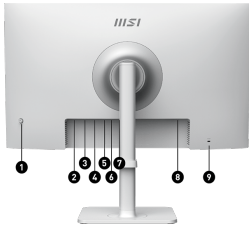

CARTON DIMENSION (W X D X H)	814 x 149 x 410 mm (32.05 x 5.87 x 16.14 inch)
WEIGHT (NW / GW)	5.35 kg (11.79 lbs) / 8 kg (17.64 lbs)
ACCESSORIES	1x HDMI™ Cable (2.0b), 1x Type-C Cable (3.2 Gen 1), 1x USB Type-B to A Cable (3.2 Gen 1), 1x Power Cord, 1x Quick Guide, 4x VESA Wall Mount Screw, Color Report, 1x Cable Clip
Note	HDMI™: 1920 x 1080 (Up to 144Hz) DisplayPort: 1920 x 1080 (Up to 144Hz) Type-C: 1920 x 1080 (Up to 144Hz) Delta-E (ΔE) ≤ 2 Support: HDMI™ CEC / MSI Power Link, KVM 1.0, FW Update; Non-Support: PIP/PBP

CONNECTIONS

1. 5-Way Navi-Key
2. 1x USB 5Gbps Type-B
3. 2x USB 5Gbps Type-A
4. 1x Type-C (DP alt.) w/ 65W PD
5. 1x DisplayPort 1.2a
6. 1x HDMI™ 2.0b (FHD@144Hz)
7. 1x Headphone-out
8. AC-in
9. Kensington-Lock