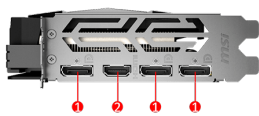

CONNECTIONS