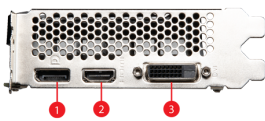

SPECIFICATIONS

总线接口	PCI Express x16 3.0
型号名称	GeForce® GTX 1650 D6 VENTUS XS OCV3
显示芯片	NVIDIA® GeForce® GTX 1650
显存	4GB GDDR6
显存位宽	128-bit
核心频率	Boost: 1620 MHz
显存速度	12 Gbps
最大屏幕输出数	3
G-SYNC® technology	Y
最大分辨率	7680 x 4320
输出接口	DisplayPort x 1 (v1.4a) HDMI™ x 1 (Supports 4K@60Hz as specified in HDMI™ 2.0b) DL-DVI-D x 1
HDCP 支持	Y
建议电源 (W)	300 W
供电接口	6-pin x 1
DirectX 版本支持	12 API
OpenGL 版本支持	4.6
显卡尺寸	179 x 112 x 42 mm
重量(显卡/包装盒)	480 g / 688 g

FEATURES

Dual Fan

Two fans and a huge heatsink ensure a cool and quiet experience for you.

Afterburner

Take full control with the most recognized and widely used graphics card overlocking software in the world.

APP Player

MSI APP Player provides a seamless PC experience for mobile gaming.

CONNECTIONS

1. DisplayPort
2. HDMI™
3. DL-DVI-D