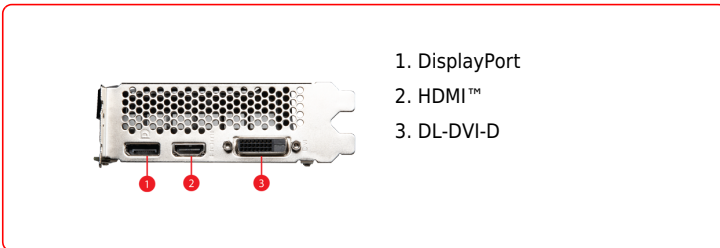

SPECIFICATIONS

总线接口	PCI Express x16 3.0
G-SYNC® technology	Y

CONNECTIONS

FEATURES

Dual Fan

Two fans and a huge heatsink ensure a cool and quiet experience for you.

Afterburner

Take full control with the most recognized and widely used graphics card overclocking software in the world.