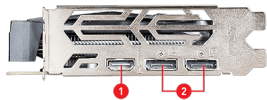

SPECIFICATIONS

型号名称	GeForce® GTX 1650 GAMING 4G
显示芯片	NVIDIA® GeForce® GTX 1650
显存	4GB GDDR5
显存位宽	128-bit
核心频率	Boost: 1695 MHz
显存速度	8 Gbps
最大屏幕输出数	3
最大分辨率	7680 x 4320
输出接口	DisplayPort x 2 (v1.4) / HDMI™ 2.0b x 1
HDCP 支持	2.2
建议电源 (W)	300 W
供电接口	6-pin x 1
DirectX 版本支持	12 API
OpenGL 版本支持	4.5
显卡尺寸	245 x 127 x 39 mm
重量(显卡/包装盒)	585 g / 1196 g

FEATURES

TORX FAN 3.0

Award-winning fan design combining two different fin designs for cool & quiet gaming.

ZERO FROZR

Eliminates fan noise by stopping the fans in low-load situations so you can focus on your game.

Mastery of Aerodynamics

Using groundbreaking aerodynamic techniques, the heatsink is optimized for efficient heat dissipation.

MSI Afterburner

The ultimate overclocking software with advanced control options and real-time hardware monitor.

CONNECTIONS

1. HDMI™
2. DisplayPort