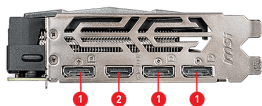

CONNECTIONS

1. DisplayPort
2. HDMI™