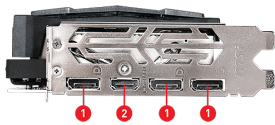

CONNECTIONS

1. DisplayPort
2. HDMI™

FEATURES

RGB LED

Make your build look on fire or cold as ice. You are in control. Customize colors and effects with RGB LED.

ZERO FROZR

Eliminates fan noise by stopping the fans in low-load situations so you can focus on your game.

TORX FAN 3.0

Award-winning fan design combining two different fin designs for cool & quiet gaming.

Mastery of Aerodynamics

Using groundbreaking aerodynamic techniques, the heatsink is optimized for efficient heat dissipation.