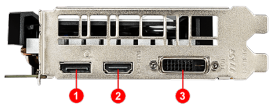

SPECIFICATIONS

型号名称	GeForce® GTX 1660 Ti VENTUS XS C 6G OC
显示芯片	NVIDIA® GeForce® GTX 1660 Ti
显存	6GB GDDR6
显存位宽	192-bit
核心频率	Boost: 1830 MHz
显存速度	12 Gbps
最大屏幕输出数	3
最大分辨率	7680x4320
输出接口	DisplayPort (v1.4) / HDMI™ 2.0b / DL-DVI-D
HDCP 支持	2.2
建议电源 (W)	450 W
VR Ready	Y
供电接口	8-pin x 1
DirectX 版本支持	12 API
OpenGL 版本支持	4.5
显卡尺寸	205 x 126 x 42 mm
重量(显卡/包装盒)	684 g / 1016 g

CONNECTIONS

1. DisplayPort
2. HDMI™
3. DL-DVI-D

FEATURES

OC PERFORMANCE

MSI OC graphics cards are equipped with higher clock speeds out of the box for increased performance.

SOLID BACKPLATE

Increases toughness of the card to prevent bending while complementing the design.