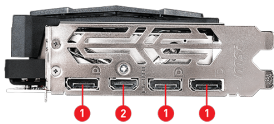

SPECIFICATIONS

型号名称	GeForce RTX™ 2060 GAMING Z 6G
显示芯片	NVIDIA® GeForce RTX™ 2060
显存	6GB GDDR6
显存位宽	192-bit
核心频率	Boost: 1830 MHz
显存速度	14 Gbps
最大屏幕输出数	4
自适应垂直同步	Y
最大分辨率	7680 x 4320
输出接口	DisplayPort x 3 (v1.4) / HDMI™ 2.0b x 1
HDCP 支持	2.2
建议电源 (W)	500W
VR Ready	Y
供电接口	8-pin x 1
DirectX 版本支持	12 API
OpenGL 版本支持	4.5
显卡尺寸	247 x 129 x 52 mm
重量(显卡/包装盒)	957 g / 1525 g

CONNECTIONS

1. DisplayPort
2. HDMI™

FEATURES

RGB LED

Make your build look on fire or cold as ice. You are in control. Customize colors and effects with RGB LED.

ZERO FROZR

Eliminates fan noise by stopping the fans in low-load situations so you can focus on your game.