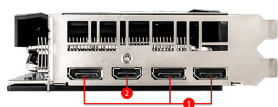

FEATURES

TORX FAN 2.0

Award-winning fan design combining two different fin designs for cool & quiet gaming.

EZ LED Control

One button to control LED on/off easily

CONNECTIONS

1. DisplayPort
2. HDMI